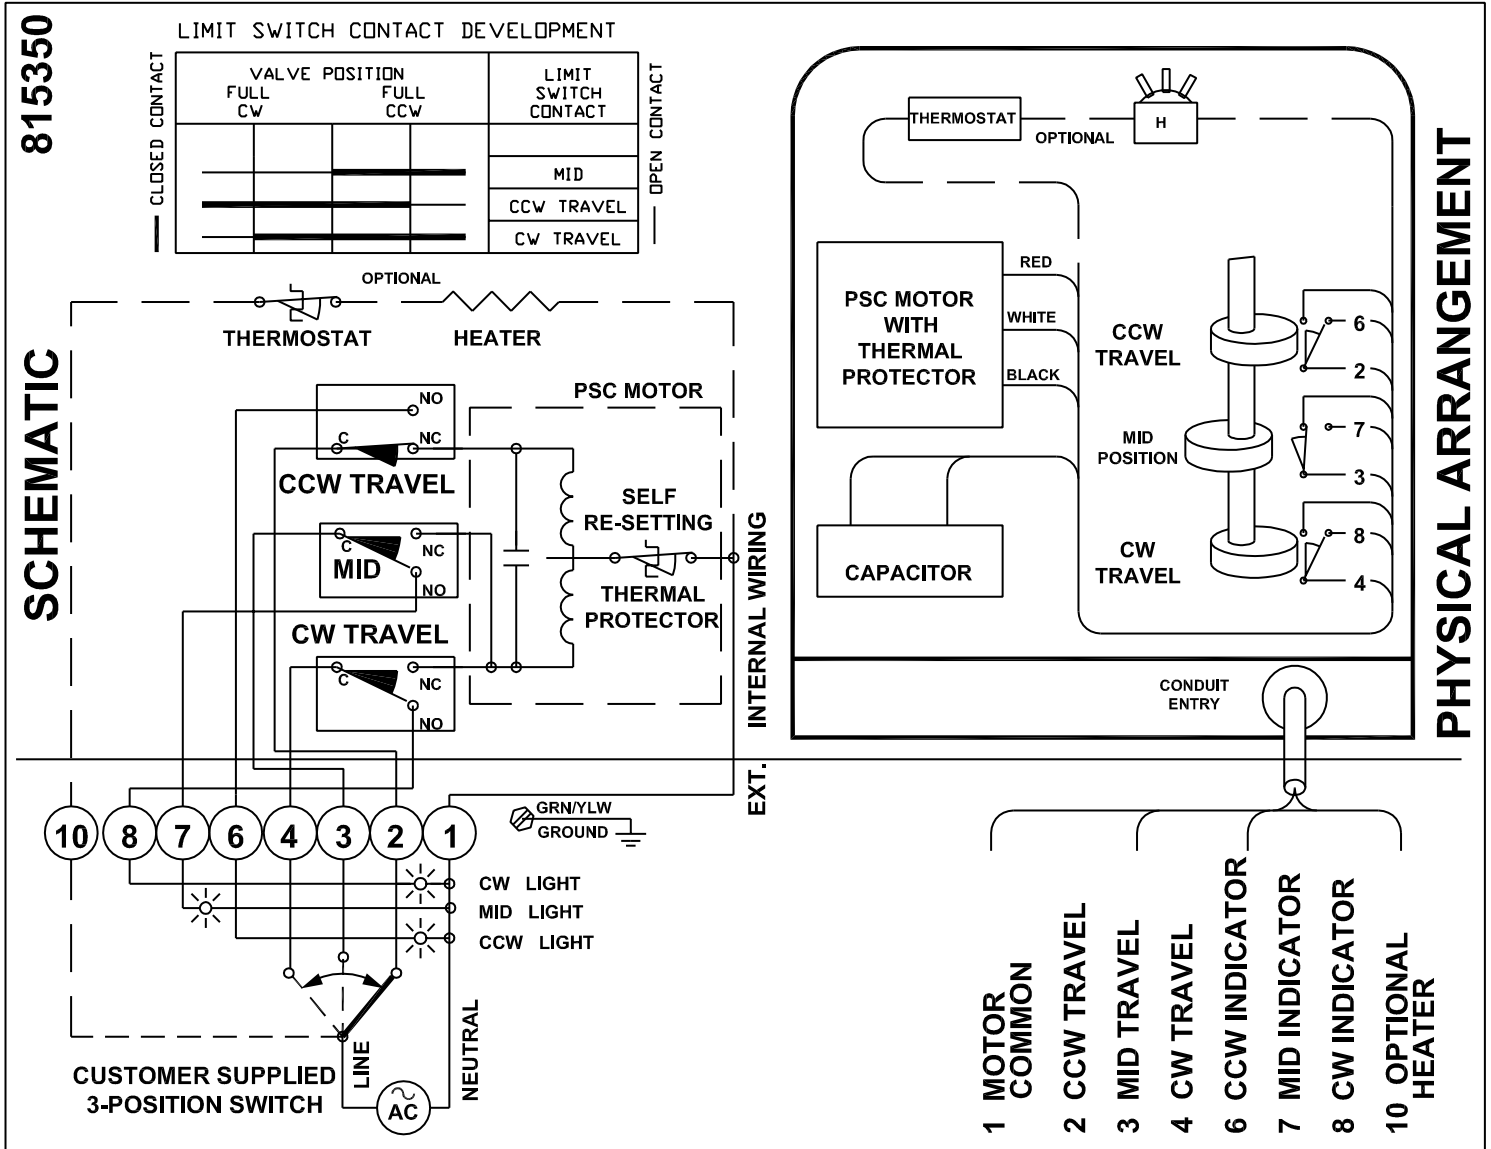

## 115VAC or 230VAC 3 Position Single Approach (0-90°CW, 90-180°CW, 180-0°CCW)

**WIRING SCHEMATIC**

**DWG NO. 815350**